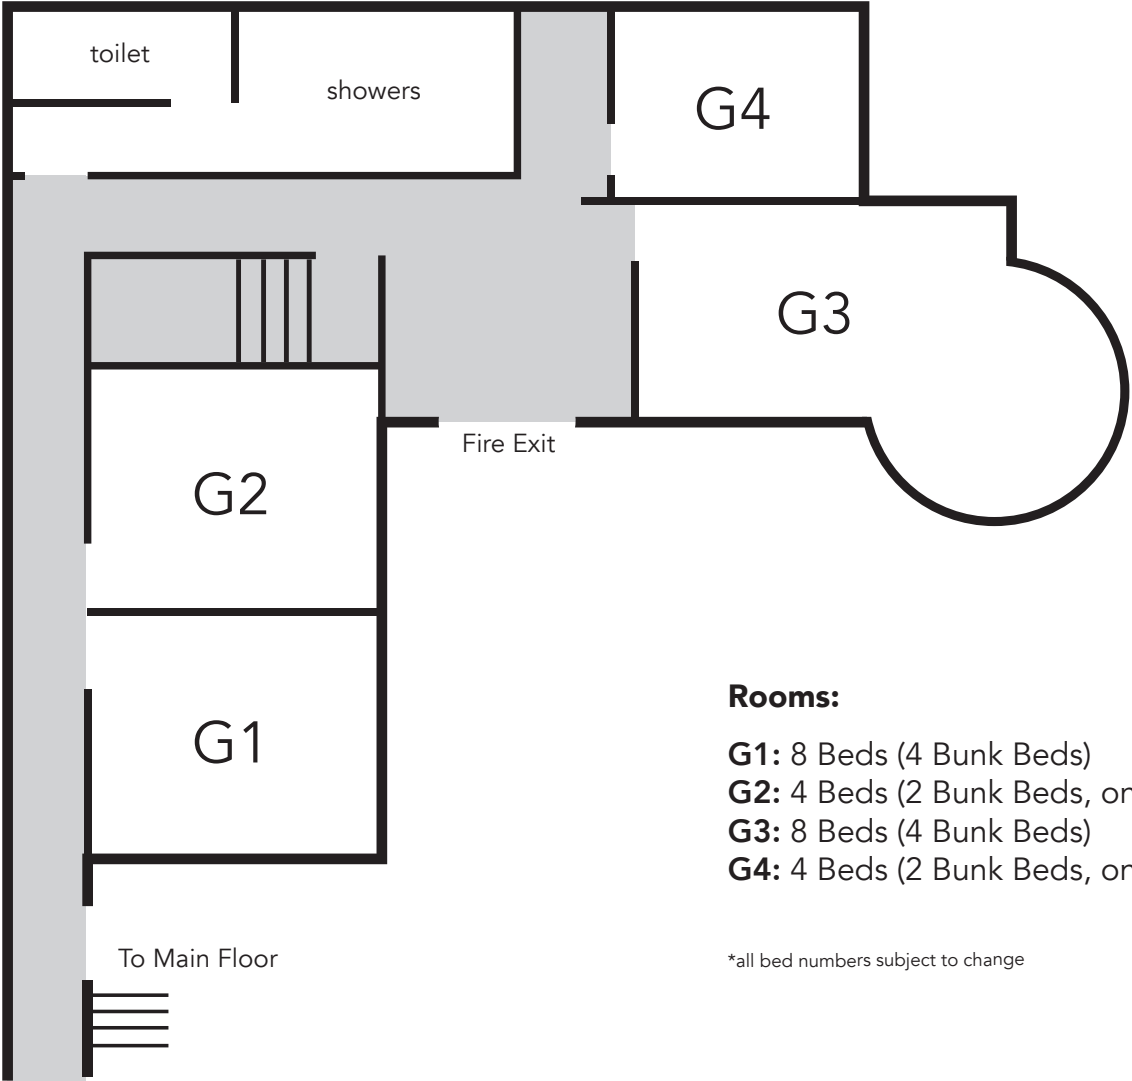

Ground Floor Bedroom Plan

Rooms:

- G1:** 8 Beds (4 Bunk Beds)
- G2:** 4 Beds (2 Bunk Beds, one with Double Bed on bottom)
- G3:** 8 Beds (4 Bunk Beds)
- G4:** 4 Beds (2 Bunk Beds, one with Double Bed on bottom)

*all bed numbers subject to change

To Main Floor