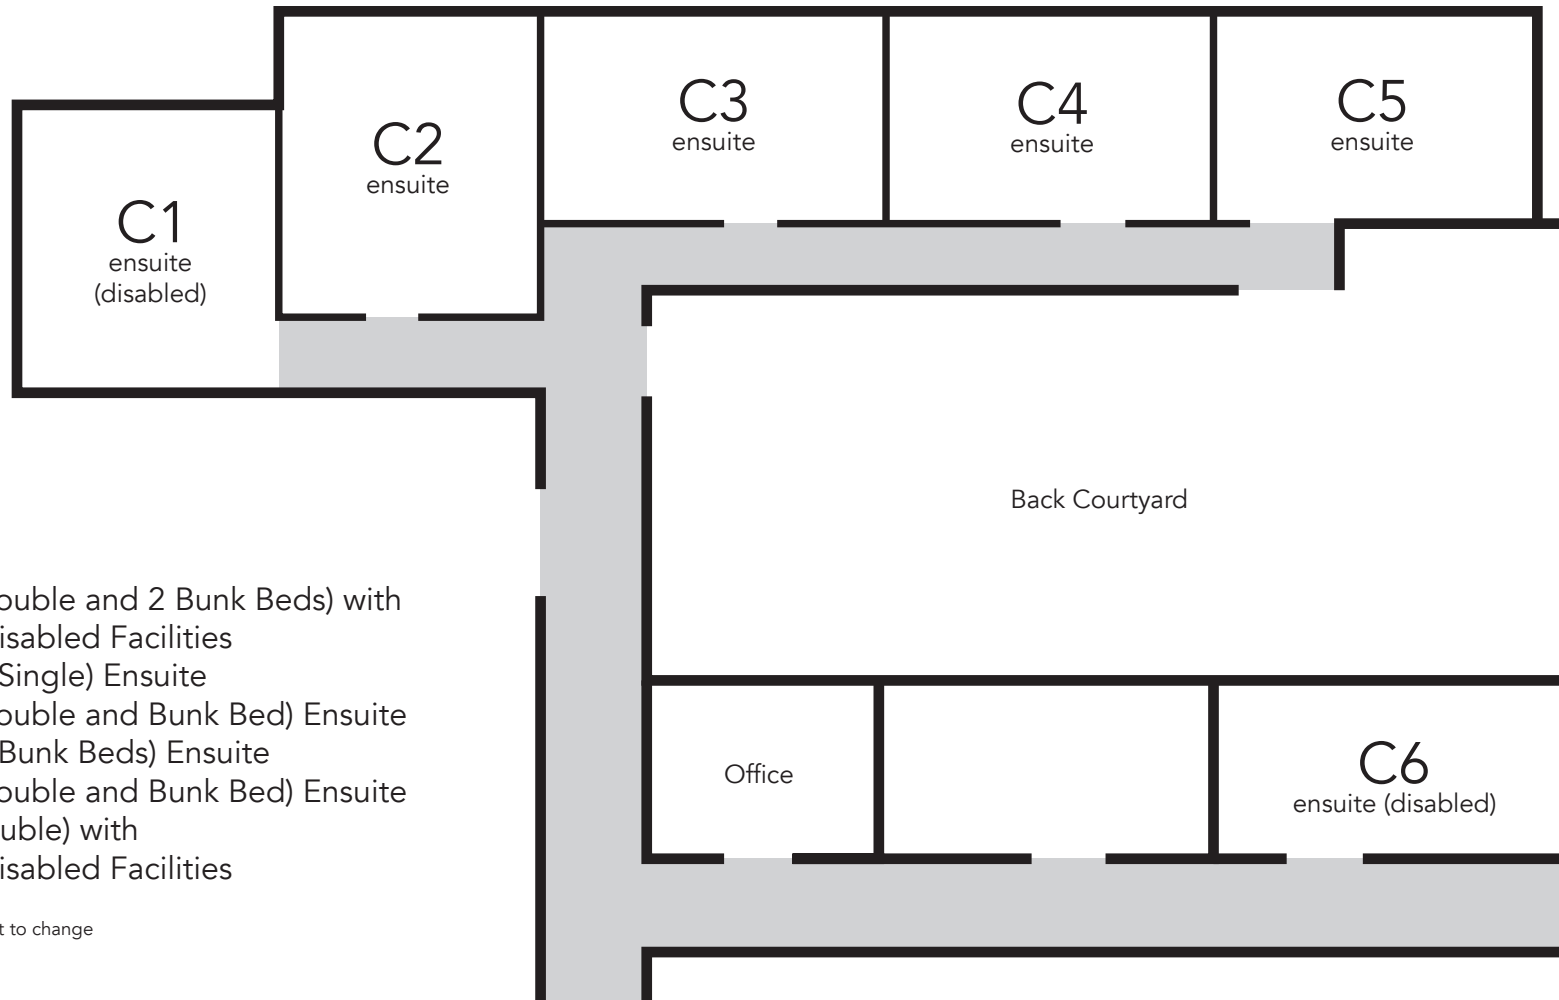

Courtyard Area Bedroom Plan

Rooms:

- C1:** 5 Beds (Double and 2 Bunk Beds) with Ensuite/Disabled Facilities
- C2:** 2 Beds (2 Single) Ensuite
- C3:** 3 Beds (Double and Bunk Bed) Ensuite
- C4:** 4 Beds (2 Bunk Beds) Ensuite
- C5:** 3 Beds (Double and Bunk Bed) Ensuite
- C6:** 1 Bed (Double) with Ensuite/Disabled Facilities

*all bed numbers subject to change

To Main Hall